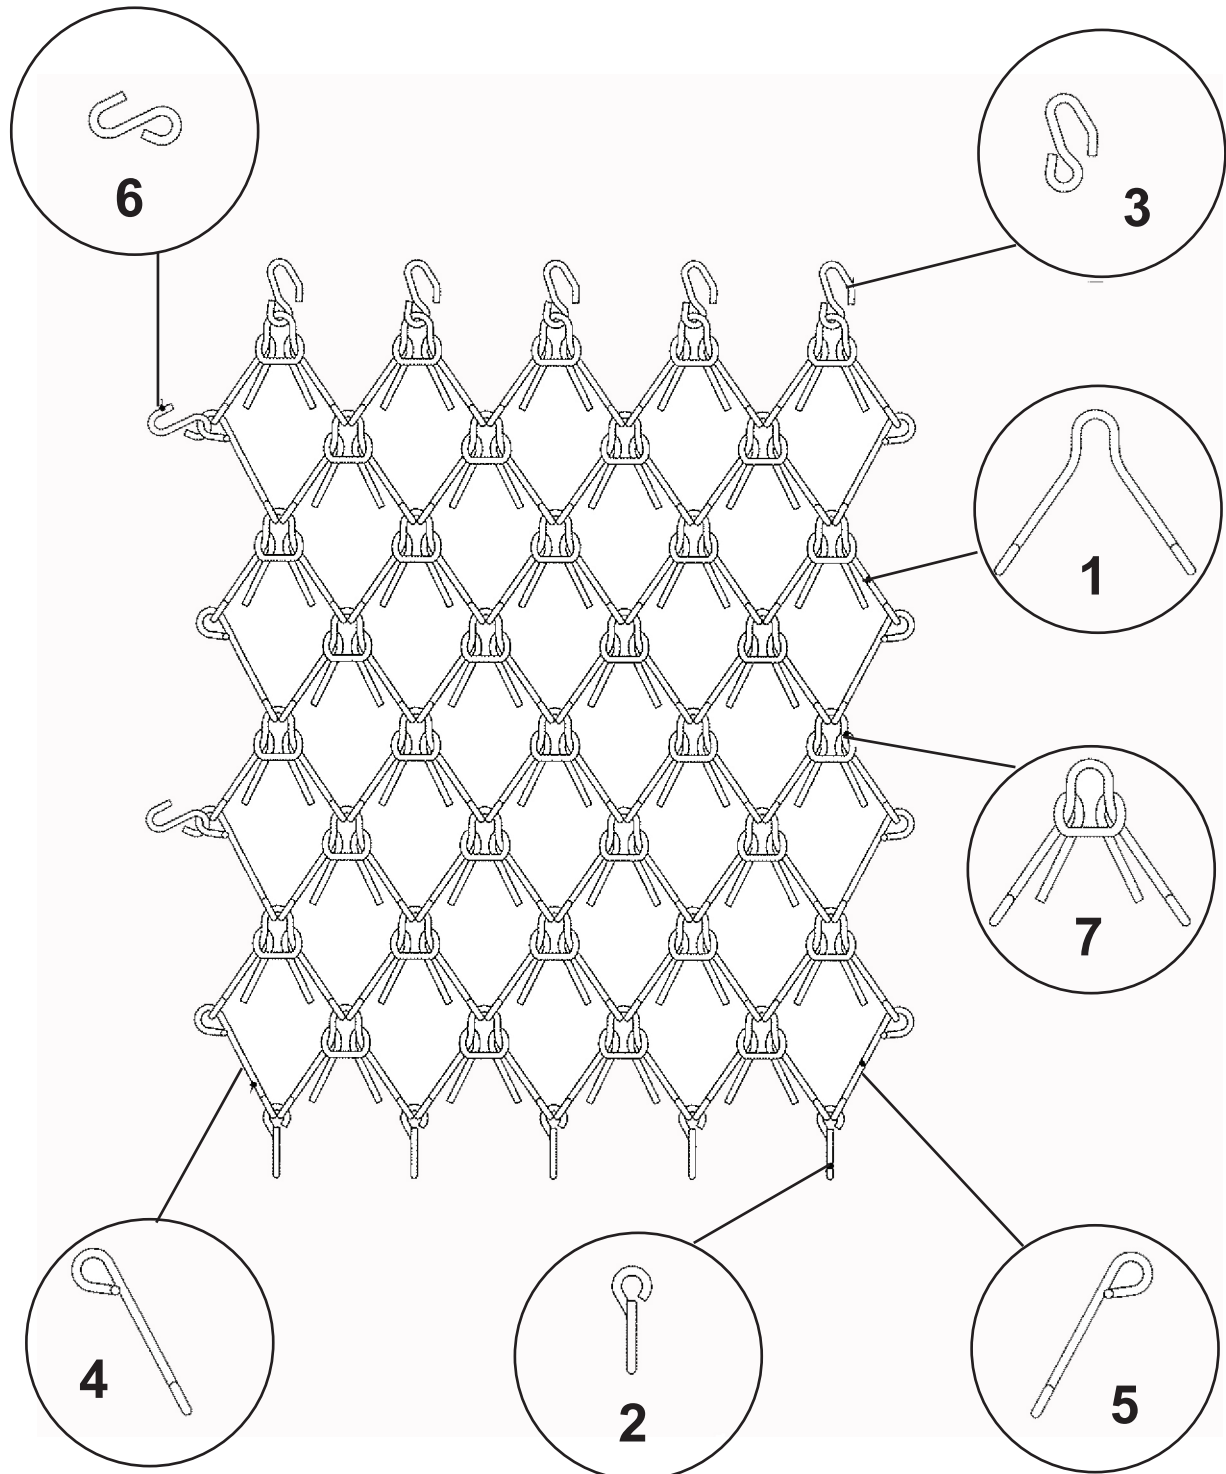

Hackett Harrows

Established 1892

RANGER HARROW SPARE PARTS

4' x 6' x 5/8" Ranger section Part CR.046

<i>Item</i>	<i>Part No.</i>	<i>Description</i>	<i>Qty. in Section</i>
1	990.155.HT	Body Link	36
2	990.155.TH	Front Hook	5
3	990.155.BH	Rear Hook	5
4	990.155.SI	Side Link	4
5	990.155.SI	Side Link	4
6	990.155.PT	Pigtail Connecting Hook	2
7	990.155.TA	Body Link and Tine Assembly	36

4' x 8' x 5/8" Ranger section Part CR.048

<i>Item</i>	<i>Part No.</i>	<i>Description</i>	<i>Qty. in Section</i>
1	990.155.HT	Body Link	45
2	990.155.TH	Front Hook	5
3	990.155.BH	Rear Hook	5
4	990.155.SI	Side Link	5
5	990.155.SI	Side Link	5
6	990.155.PT	Pigtail Connecting Hook	2
7	990.155.TA	Body Link and Tine Assembly	45

6' x 6' x 5/8" Ranger section Part CR.066

<i>Item</i>	<i>Part No.</i>	<i>Description</i>	<i>Qty. in Section</i>
1	990.155.HT	Body Link	60
2	990.155.TH	Front Hook	8
3	990.155.BH	Rear Hook	8
4	990.155.SI	Side Link	4
5	990.155.SI	Side Link	4
6	990.155.PT	Pigtail Connecting Hook	2
7	990.155.TA	Body Link and Tine Assembly	60

6' x 8' x 5/8" Ranger section Part CR.068

<i>Item</i>	<i>Part No.</i>	<i>Description</i>	<i>Qty. in Section</i>
1	990.155.HT	Body Link	75
2	990.155.TH	Front Hook	8
3	990.155.BH	Rear Hook	8
4	990.155.SI	Side Link	5
5	990.155.SI	Side Link	5
6	990.155.PT	Pigtail Connecting Hook	2
7	990.155.TA	Body Link and Tine Assembly	75

Maypole Fields, Cradley Heath, Halesowen, West Midlands B63 2QE

Tel. 01384 569431 Fax: 01384 639157

Email: info@williamhackett.co.uk

www.williamhackett.co.uk

Hackett Harrows

Established 1892

RANGER HARROW SPARE PARTS

Maypole Fields, Cradley Heath, Halesowen, West Midlands B63 2QE

Tel. **01384 569431** Fax: **01384 639157**

Email: info@williamhackett.co.uk

www.williamhackett.co.uk