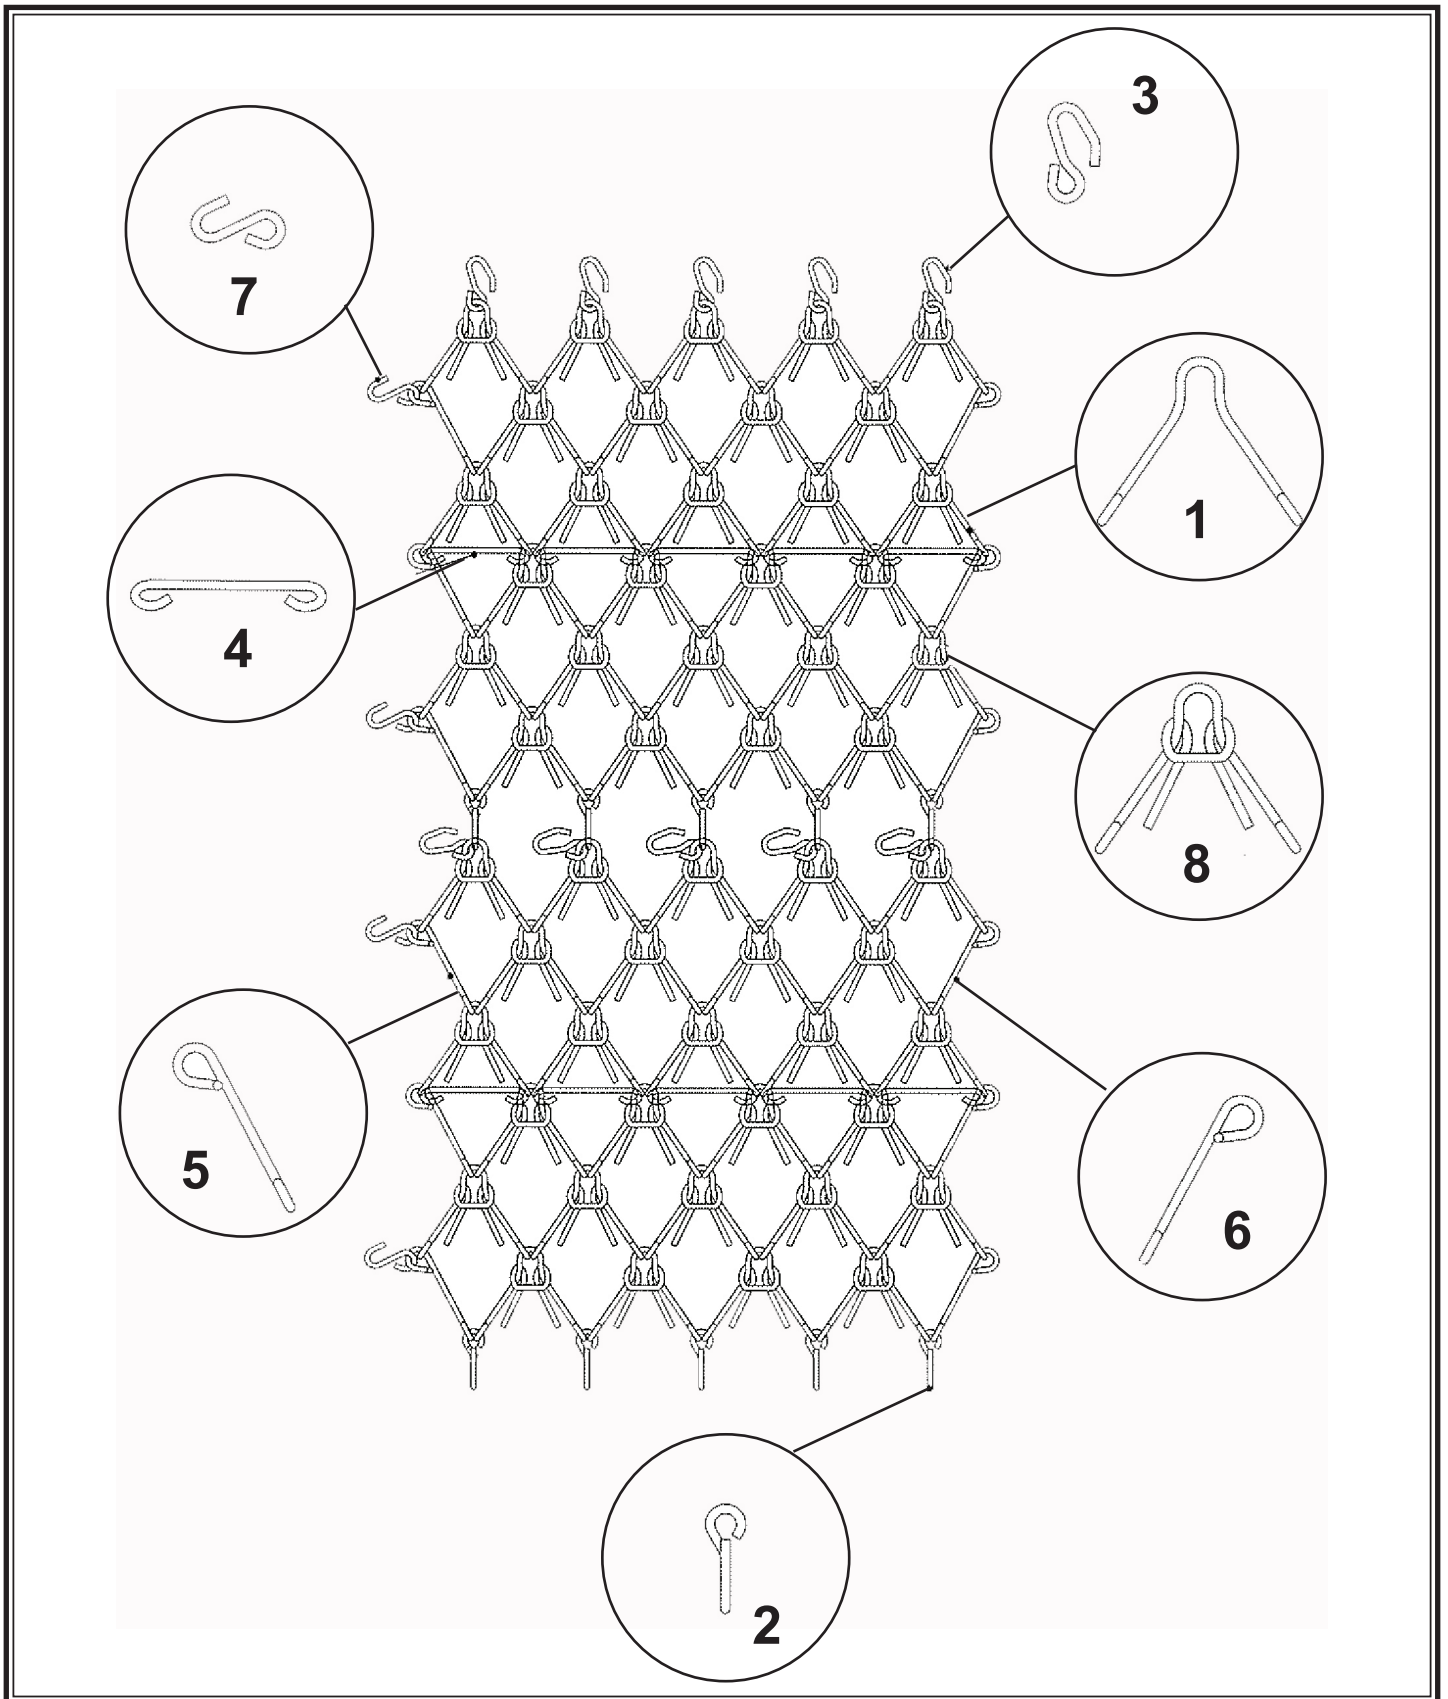

Hackett Harrows

Established 1892

CONCORD HARROW SPARE PARTS

4' x 8' x 1/2" Concord section Part CC.048

<i>Item</i>	<i>Part No.</i>	<i>Description</i>	<i>Qty. in Section</i>
1	990.125.HT	Body Link	54
2	990.125.TH	Front Hook	10
3	990.125.BH	Rear Hook	10
4	990.100.SL	Spreader Link	10
5	990.125.SI	Side Link	6
6	990.125.SI	Side Link	6
7	990.125.PT	Pigtail Connecting Hook	4
8	990.125.TA	Body Link and Tine Assembly (1/2")	54

6' x 8' x 1/2" Concord section Part CC.068

<i>Item</i>	<i>Part No.</i>	<i>Description</i>	<i>Qty. in Section</i>
1	990.125.HT	Body Link	90
2	990.125.TH	Front Hook	16
3	990.125.BH	Rear Hook	16
4	990.100.SL	Spreader Link	16
5	990.125.SI	Side Link	6
6	990.125.SI	Side Link	6
7	990.125.PT	Pigtail Connecting Hook	4
8	990.125.TA	Body Link and Tine Assembly (1/2")	90

8' x 8' x 1/2" Concord section Part CC.088

<i>Item</i>	<i>Part No.</i>	<i>Description</i>	<i>Qty. in Section</i>
1	990.125.HT	Body Link	114
2	990.125.TH	Front Hook	20
3	990.125.BH	Rear Hook	20
4	990.100.SL	Spreader Link	20
5	990.125.SI	Side Link	6
6	990.125.SI	Side Link	6
7	990.125.PT	Pigtail Connecting Hook	4
8	990.125.TA	Body Link and Tine Assembly (1/2")	114

10' x 8' x 1/2" Concord section Part CC.108

<i>Item</i>	<i>Part No.</i>	<i>Description</i>	<i>Qty. in Section</i>
1	990.125.HT	Body Link	150
2	990.125.TH	Front Hook	26
3	990.125.BH	Rear Hook	26
4	990.100.SL	Spreader Link	26
5	990.125.SI	Side Link	6
6	990.125.SI	Side Link	6
7	990.125.PT	Pigtail Connecting Hook	4
8	990.125.TA	Body Link and Tine Assembly (1/2")	150

Maypole Fields, Cradley Heath, Halesowen, West Midlands B63 2QE

Tel. 01384 569431 Fax: 01384 639157

Email: info@williamhackett.co.uk

www.williamhackett.co.uk

Hackett Harrows

Established 1892

CONCORD HARROW SPARE PARTS

Maypole Fields, Cradley Heath, Halesowen, West Midlands B63 2QE

Tel. **01384 569431** Fax: **01384 639157**

Email: info@williamhackett.co.uk

www.williamhackett.co.uk